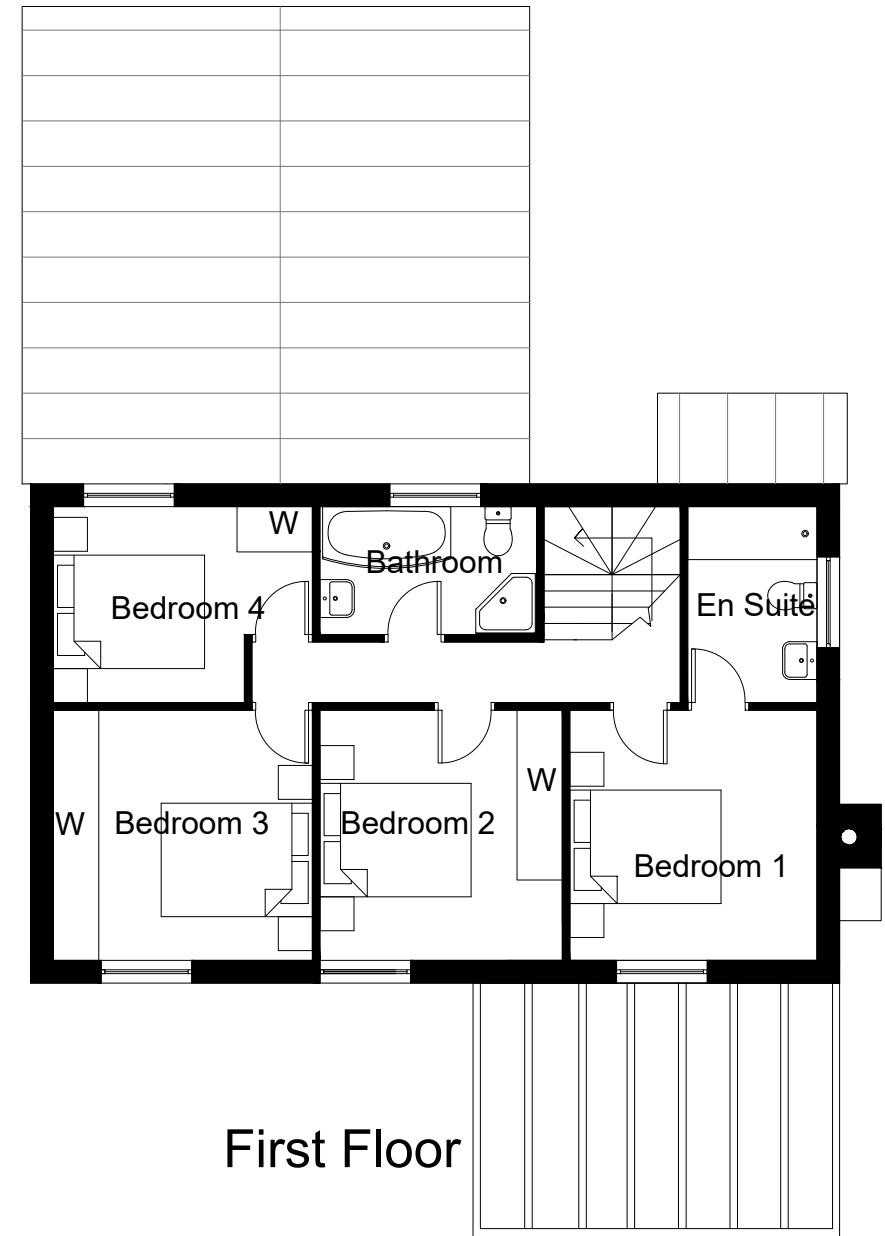

Ground Floor

First Floor

PLANNING

Client:
Peter Davies & Andrea Peacock

Job:
Tuscany's, Brixton

Drawing Title:
Proposed Ground and First Floor Plans (3)

Drg. No.
ACL.1028.204

Rev.
A

Scale:
1:100 @ A3

Date:
August 2016

Drawn by:
RL

A	Date	Revision

© 2014

ala architecture + design
andrewlethbridgeassociates

102 Fore Street, Kingsbridge, Devon TQ7 1AW
t: (01548) 853699 / m: 07977 035615
e: mail@andrewlethbridge.co.uk
www.ala-architects.co.uk